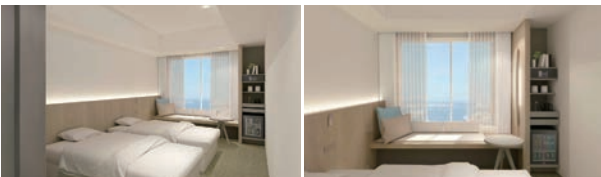

## Guest Rooms

Standard Twin Bayside Port View

Dorsett Suite

Suite Room Images

Floor Number	Room Type	Area (m <sup>2</sup> )	Number of Rooms	Capacity
2 - 6	Standard King	21.95 21.96	10	2
3 - 6	Standard Twin	21.95	52	3
	Standard Twin Bayside Port View	21.82 21.95	76	3
7 - 11	Superior King	21.95 21.96	10	2
	Superior Twin	21.95 21.71	70	2
	Superior Twi Bayside Port Viewn	21.82 21.95	91	2
3 - 6	Deluxe Twin	26.85	4	2
2	Dorsett Suite	43.9	6	3
11	Waterfront Premier Suite	43.77 43.9	2	2